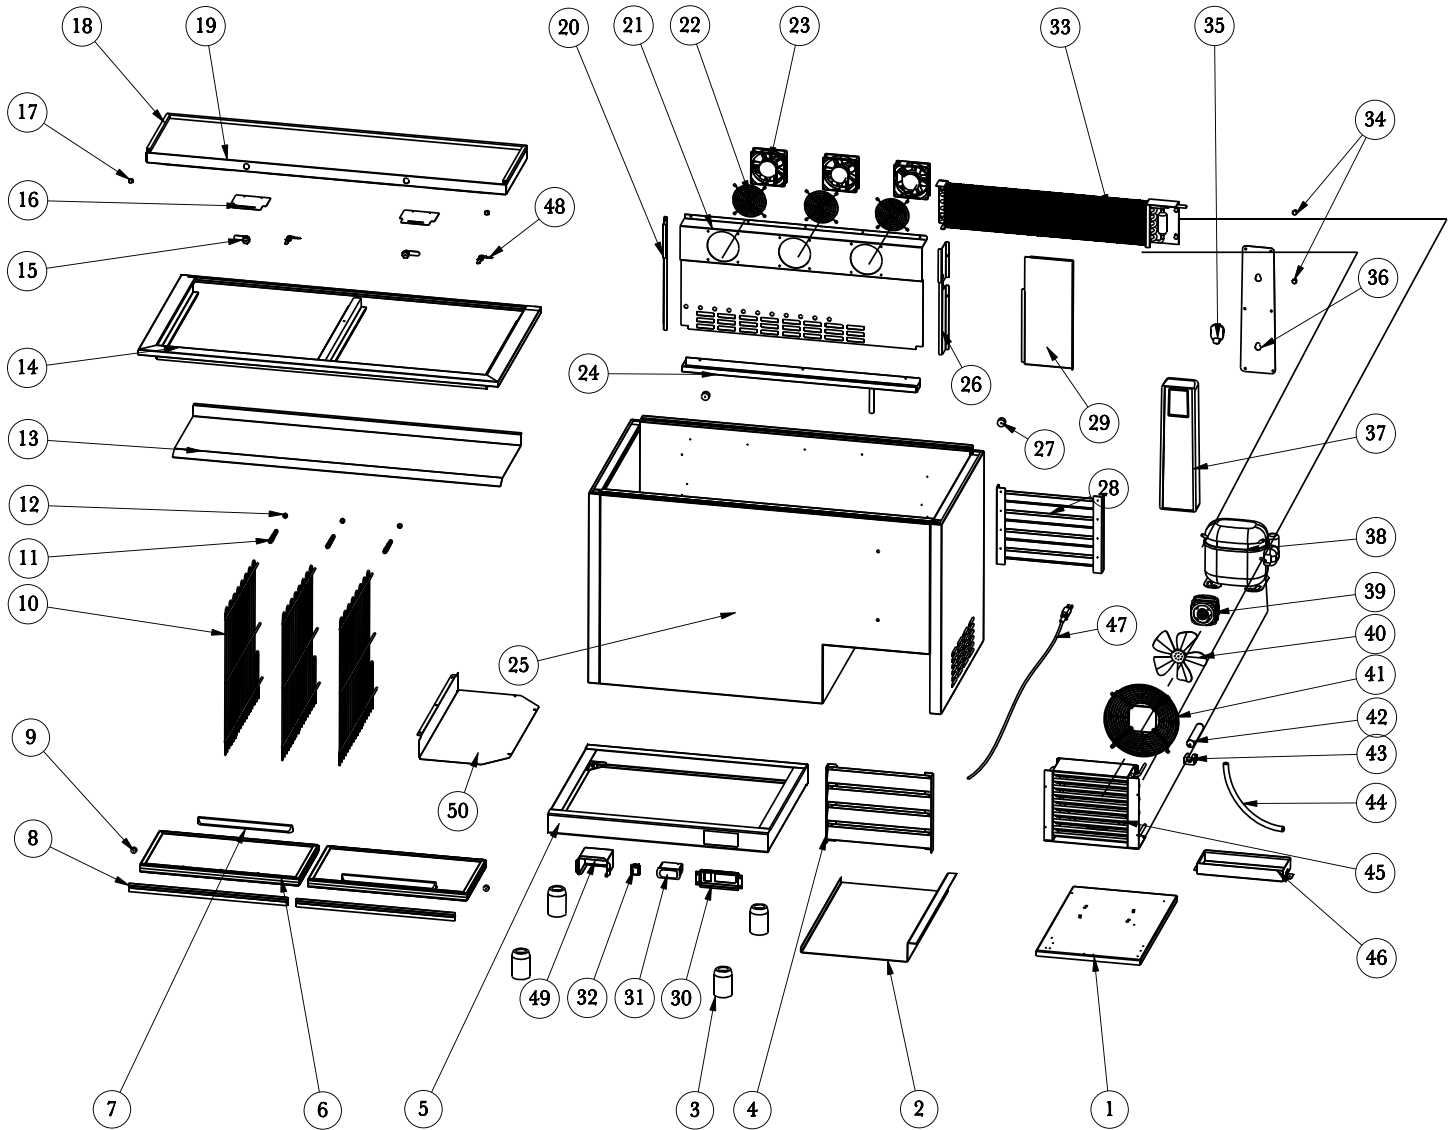

# Parts Breakdown

Model BB-CN-0017-HC 50040

# Parts Breakdown

## Model BB-CN-0017-HC 50040

Item No.	Description	Position	Item No.	Description	Position	Item No.	Description	Position
AE987	Compressor Unit Installation Board for 50040	1	AF847	Decoration Strip for 50040	18	AA244	Bottle Opener for 50040	35
AE988	Base Board for 50040	2	AF848	Top Board for 50040	19	AF841	Bottle Opener Board for 50040	36
AA185	Leveling Feet for 50040	3	AE996	Left Support for Evaporator Cover for 50040	20	AA246	Bottle Opener Cover for 50040	37
AF005	Front Grill for 50040	4	AF849	Evaporator Cover for 50040	21	AF740	Compressor for 50040	38
AF842	Cabinet Base for 50040	5	AA201	Evaporator Fan Motor Cover for 50040	22	AA247	Condenser Fan Motor for 50040	39
AF843	Door for 50040	6	AE901	Evaporator Fan Motor for 50040	23	AA248	Condenser Fan Blade for 50040	40
62363	Door Handle for 50040	7	AF850	Inner Drain Pan for 50040	24	AA249	Condenser Fan Motor Cover for 50040	41
AE971	Door Gasket for 50040	8	AE999	Right Support for Evaporator Cover for 50040	26	AB594	Filter for 50040	42
AF844	Door Limit Block for 50040	9	AA192	Back Limit Block for 50040	27	AB595	Filter Fixer for 50040	43
AA225	Shelf for 50040	10	AF000	Back Grill for 50040	28	AA216	Drain Tube for 50040	44
AA226	Shelf Spring for 50040	11	AF840	Inner Baffle for 50040	29	AA250	Condenser for 50040	45
AA227	Shelf Cap for 50040	12	AE984	Thermostat Installation Cover for 50040	30	AE905	Outer Drain Pan for 50040	46
AF845	Panel Under Table with Component for 50040	13 - 14	AB109	Thermostat for 50040	31	AA135	Power Cord for 50040	47
AA197	Lock for 50040	15	AA124	Power Switch for 50040	32	AA196	Key for 50040	48
AE977	Base Board for Lock for 50040	16	AA274	Evaporator for 50040	33	AA214	Thermostat Water Proof Cover for 50040	49
AA231	Decoration Cover for 50040	17	AA243	Screw for Bottle Opener Component for 50040	34	AF004	Thermostat Baffle for 50040	50